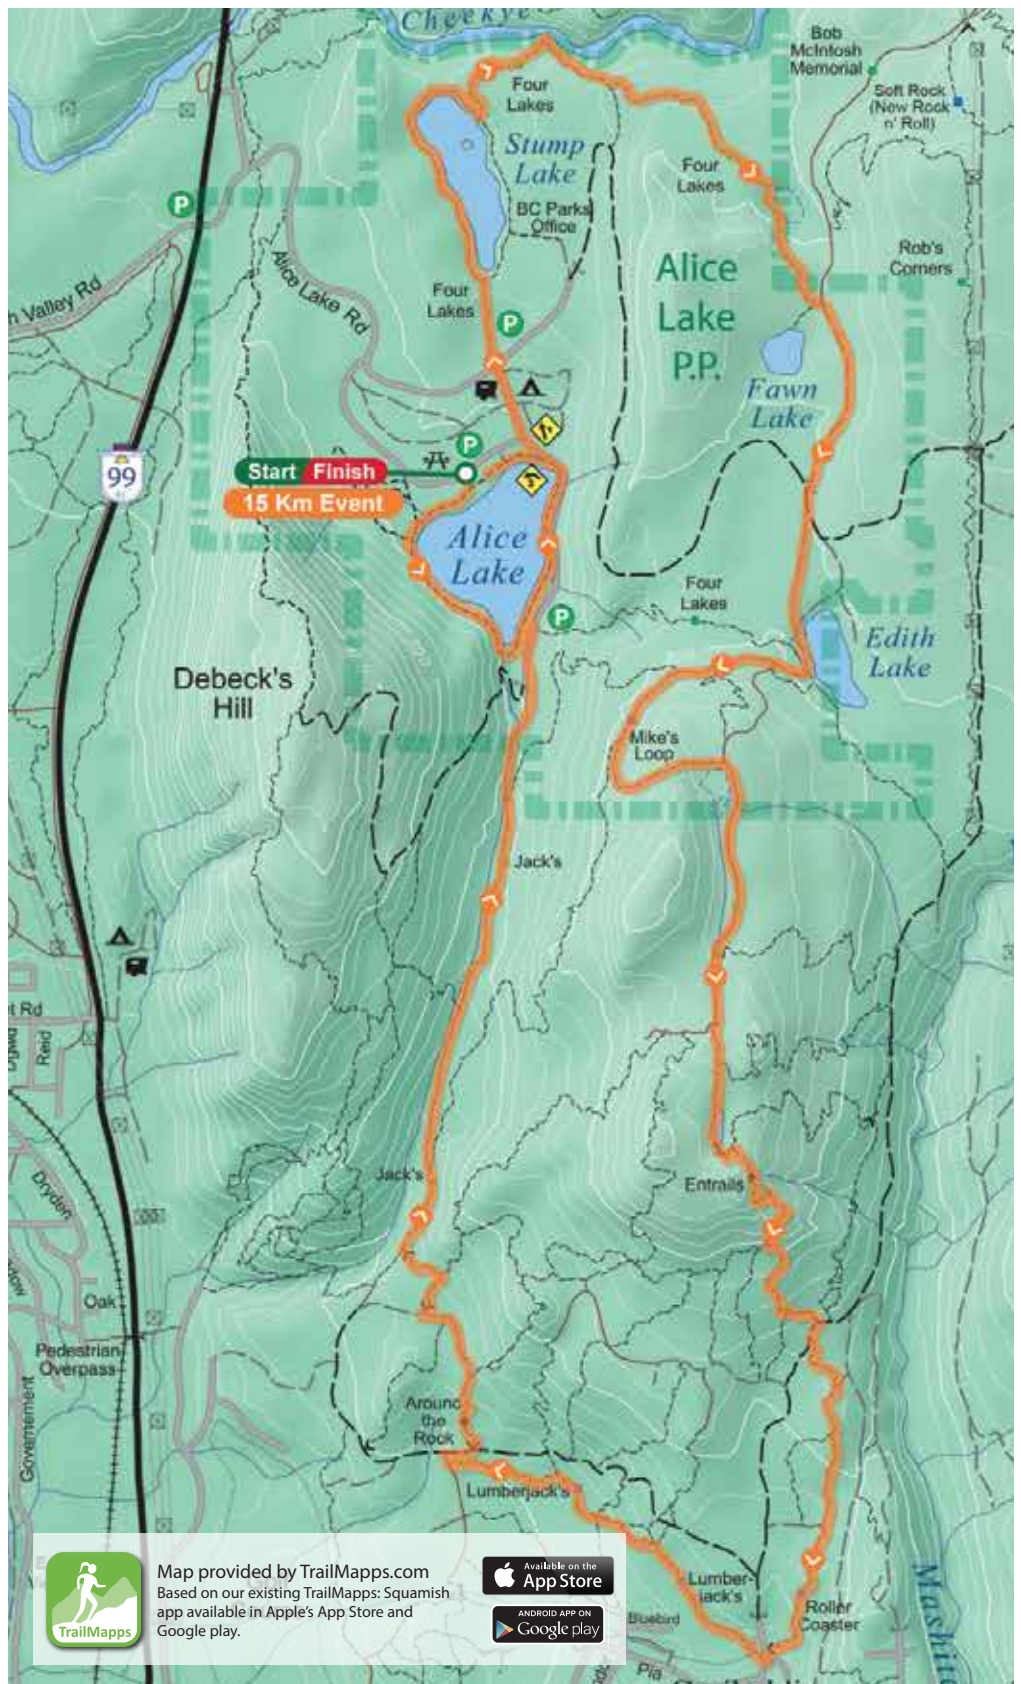

15 KM MAP

Start & Finish:
Alice Lake Provincial Park

Map provided by TrailMapps.com
Based on our existing TrailMapps: Squamish
app available in Apple's App Store and
Google play.