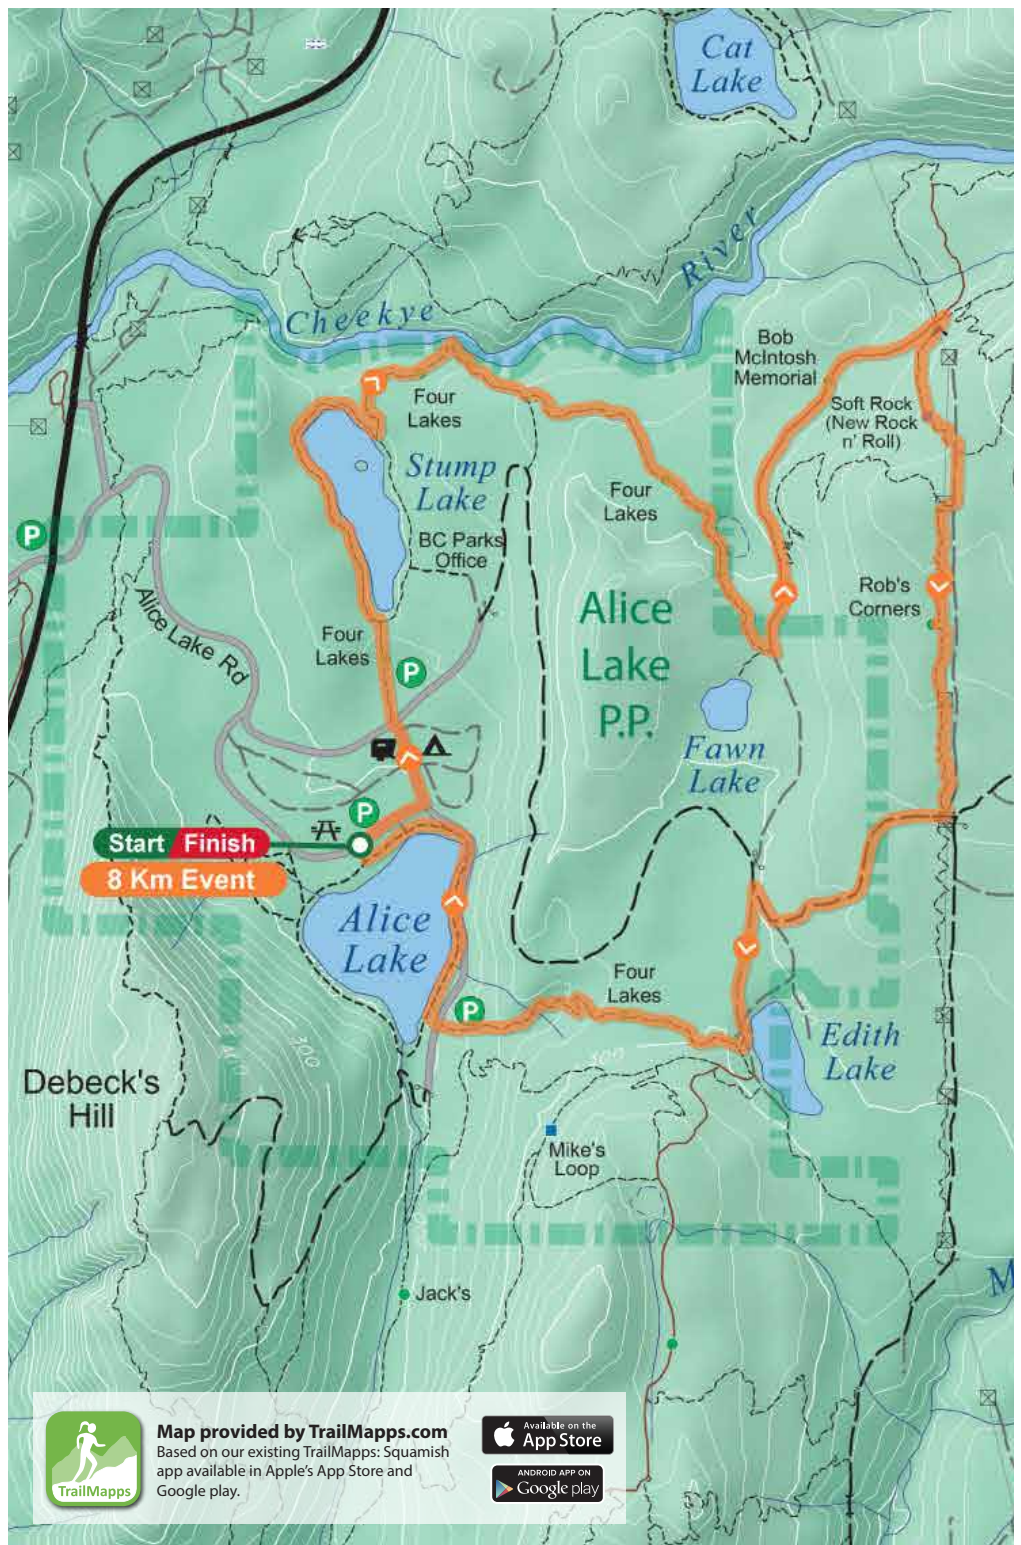

Run Squamish

8 KM MAP

Start & Finish:
Alice Lake Provincial Park

Map provided by TrailMaps.com
Based on our existing TrailMaps: Squamish app available in Apple's App Store and Google play.